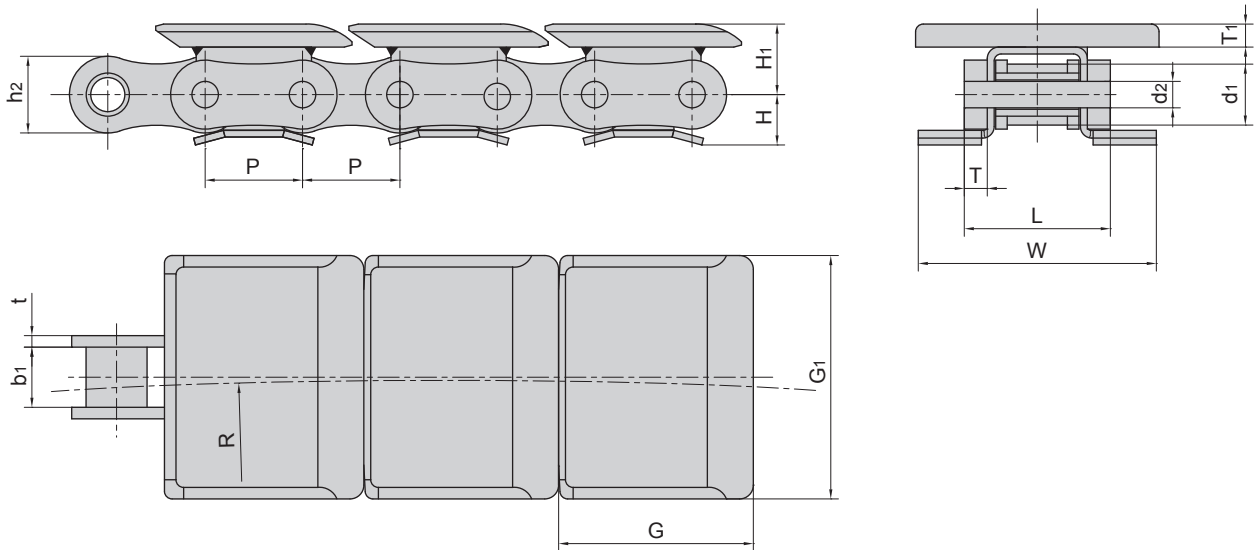

## Side bow chains with attachments

Donghua Chain No.	Pitch	Roller diameter	Width between inner plates	Pin diameter	Pin length	Inner plate depth	Attachment dimension							
	P	d1	b1	d2	L	h2	H	H1	t/T	T1	G	G1	W	R
	mm	mm	mm	mm	mm	mm	mm	mm	mm	mm	mm	mm	mm	mm
43SBF11	12.7	7.95	7.85	3.45	19.6	9.8	6.9	9.2	1.5/2.8	3	25.7	31.75	31.6	254
43SBF12	12.7	7.95	7.85	3.45	19.6	9.8	6.9	9.2	1.5/2.8	3	25.7	36.00	31.6	254
43SBF13	12.7	7.95	7.85	3.45	19.6	9.8	6.9	9.2	1.5/2.8	3	25.7	64.00	31.6	254