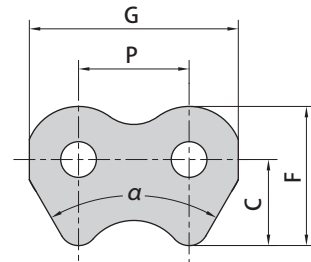

Side bow chains attachments

Donghua Chain No.	P mm	G mm	C mm	F mm	α
08BSBF5	12.7	24.0	9.9	16.0	60°

Donghua Chain No.	P mm	G mm	C mm	F mm
43SBF14	12.700	23.1	9.5	11.40
50SBF2	15.875	28.0	5.0	8.56

Donghua Chain No.	P mm	G mm	L mm	F mm	W mm	h4 mm	d4 mm
40SBF1	12.7	17.8	9.5	30.2	45.5	7.5	3.3

Side bow chains attachments

Donghua Chain No.	P	G	F	W	h3	h4	d4
	mm	mm	mm	mm	mm	mm	mm
63SBF2	19.05	33.9	24.4	36.4	12.0	13.0	M8

Donghua Chain No.	P	G	F	W	T	h4	d4
	mm	mm	mm	mm	mm	mm	mm
43SBA1F1	12.700	9.50	25.40	35.2	1.50	7.9	3.4
40SBA1F3	12.700	9.50	38.00	50.0	1.50	8.0	4.2
40SBA1F4	12.700	18.10	27.40	39.4	1.50	8.0	4.2
50SBA1	15.875	12.70	31.75	46.2	2.03	10.3	5.5
10BA1F3SB	15.875	13.00	32.40	51.2	1.70	10.5	6.0
10BA1F5SB	15.875	14.29	31.80	46.2	1.70	10.3	6.0
60SBK1	19.050	15.90	38.10	56.3	2.42	11.9	5.5
C2050SBK0F1.02	31.750	12.70	-	43.6	2.03	7.4	-
C2050SBK0F2	31.750	15.00	-	35.0	2.03	7.4	-
C2050SBK1	31.750	23.80	31.80	44.6	2.03	11.1	5.5