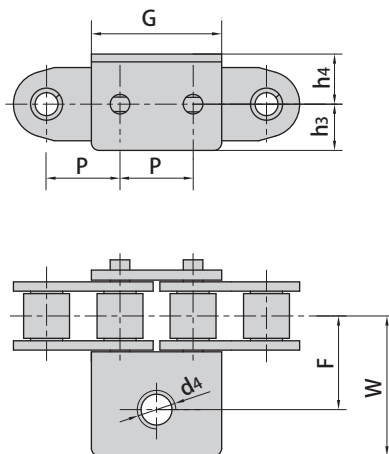

Side bow chains attachments

Donghua Chain No.	P mm	G mm	C mm	F mm	α
08BSBF5	12.7	24.0	9.9	16.0	60°

Donghua Chain No.	P mm	G mm	C mm	F mm
43SBF14	12.700	23.1	9.5	11.40
50SBF2	15.875	28.0	5.0	8.56

Donghua Chain No.	P mm	G mm	L mm	F mm	W mm	h4 mm	d4 mm
40SBF1	12.7	17.8	9.5	30.2	45.5	7.5	3.3

Side bow chains attachments

Donghua Chain No.	P	G	F	W	h3	h4	d4
	mm	mm	mm	mm	mm	mm	mm
63SBF2	19.05	33.9	24.4	36.4	12.0	13.0	M8

Donghua Chain No.	P	G	F	W	T	h4	d4
	mm	mm	mm	mm	mm	mm	mm
43SBA1F1	12.700	9.50	25.40	35.2	1.50	7.9	3.4
40SBA1F3	12.700	9.50	38.00	50.0	1.50	8.0	4.2
40SBA1F4	12.700	18.10	27.40	39.4	1.50	8.0	4.2
50SBA1	15.875	12.70	31.75	46.2	2.03	10.3	5.5
10BA1F3SB	15.875	13.00	32.40	51.2	1.70	10.5	6.0
10BA1F5SB	15.875	14.29	31.80	46.2	1.70	10.3	6.0
60SBK1	19.050	15.90	38.10	56.3	2.42	11.9	5.5
C2050SBK0F1.02	31.750	12.70	-	43.6	2.03	7.4	-
C2050SBK0F2	31.750	15.00	-	35.0	2.03	7.4	-
C2050SBK1	31.750	23.80	31.80	44.6	2.03	11.1	5.5