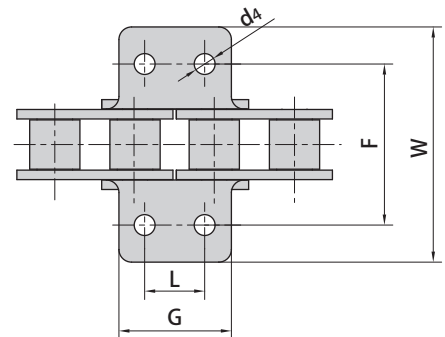

Side bow chains attachments

Donghua Chain No.	P mm	G mm	C mm	F mm	α
08BSBF5	12.7	24.0	9.9	16.0	60°

Donghua Chain No.	P mm	G mm	C mm	F mm
43SBF14	12.700	23.1	9.5	11.40
50SBF2	15.875	28.0	5.0	8.56

Donghua Chain No.	P mm	G mm	L mm	F mm	W mm	h4 mm	d4 mm
40SBF1	12.7	17.8	9.5	30.2	45.5	7.5	3.3

Side bow chains attachments

Donghua Chain No.	P	G	F	W	h3	h4	d4
	mm	mm	mm	mm	mm	mm	mm
63SBF2	19.05	33.9	24.4	36.4	12.0	13.0	M8

Donghua Chain No.	P	G	F	W	T	h4	d4
	mm	mm	mm	mm	mm	mm	mm
43SBA1F1	12.700	9.50	25.40	35.2	1.50	7.9	3.4
40SBA1F3	12.700	9.50	38.00	50.0	1.50	8.0	4.2
40SBA1F4	12.700	18.10	27.40	39.4	1.50	8.0	4.2
50SBA1	15.875	12.70	31.75	46.2	2.03	10.3	5.5
10BA1F3SB	15.875	13.00	32.40	51.2	1.70	10.5	6.0
10BA1F5SB	15.875	14.29	31.80	46.2	1.70	10.3	6.0
60SBK1	19.050	15.90	38.10	56.3	2.42	11.9	5.5
C2050SBK0F1.02	31.750	12.70	-	43.6	2.03	7.4	-
C2050SBK0F2	31.750	15.00	-	35.0	2.03	7.4	-
C2050SBK1	31.750	23.80	31.80	44.6	2.03	11.1	5.5