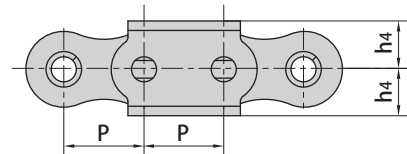

Side bow chains attachments

Donghua Chain No.	P mm	G mm	C mm	F mm	α
08BSBF5	12.7	24.0	9.9	16.0	60°

Donghua Chain No.	P mm	G mm	C mm	F mm
43SBF14	12.700	23.1	9.5	11.40
50SBF2	15.875	28.0	5.0	8.56

Donghua Chain No.	P mm	G mm	L mm	F mm	W mm	h4 mm	d4 mm
40SBF1	12.7	17.8	9.5	30.2	45.5	7.5	3.3

Side bow chains attachments

Donghua Chain No.	P	G	F	W	h3	h4	d4
	mm	mm	mm	mm	mm	mm	mm
63SBF2	19.05	33.9	24.4	36.4	12.0	13.0	M8

Donghua Chain No.	P	G	F	W	T	h4	d4
	mm	mm	mm	mm	mm	mm	mm
43SBA1F1	12.700	9.50	25.40	35.2	1.50	7.9	3.4
40SBA1F3	12.700	9.50	38.00	50.0	1.50	8.0	4.2
40SBA1F4	12.700	18.10	27.40	39.4	1.50	8.0	4.2
50SBA1	15.875	12.70	31.75	46.2	2.03	10.3	5.5
10BA1F3SB	15.875	13.00	32.40	51.2	1.70	10.5	6.0
10BA1F5SB	15.875	14.29	31.80	46.2	1.70	10.3	6.0
60SBK1	19.050	15.90	38.10	56.3	2.42	11.9	5.5
C2050SBK0F1.02	31.750	12.70	-	43.6	2.03	7.4	-
C2050SBK0F2	31.750	15.00	-	35.0	2.03	7.4	-
C2050SBK1	31.750	23.80	31.80	44.6	2.03	11.1	5.5