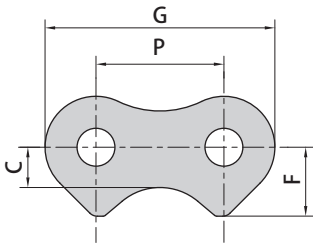

Side bow chains attachments

Donghua Chain No.	P mm	G mm	C mm	F mm	α
08BSBF5	12.7	24.0	9.9	16.0	60°

Donghua Chain No.	P mm	G mm	C mm	F mm
43SBF14	12.700	23.1	9.5	11.40
50SBF2	15.875	28.0	5.0	8.56

Donghua Chain No.	P mm	G mm	L mm	F mm	W mm	h4 mm	d4 mm
40SBF1	12.7	17.8	9.5	30.2	45.5	7.5	3.3

Side bow chains attachments

Donghua Chain No.	P	G	F	W	h3	h4	d4
	mm	mm	mm	mm	mm	mm	mm
63SBF2	19.05	33.9	24.4	36.4	12.0	13.0	M8

Donghua Chain No.	P	G	F	W	T	h4	d4
	mm	mm	mm	mm	mm	mm	mm
43SBA1F1	12.700	9.50	25.40	35.2	1.50	7.9	3.4
40SBA1F3	12.700	9.50	38.00	50.0	1.50	8.0	4.2
40SBA1F4	12.700	18.10	27.40	39.4	1.50	8.0	4.2
50SBA1	15.875	12.70	31.75	46.2	2.03	10.3	5.5
10BA1F3SB	15.875	13.00	32.40	51.2	1.70	10.5	6.0
10BA1F5SB	15.875	14.29	31.80	46.2	1.70	10.3	6.0
60SBK1	19.050	15.90	38.10	56.3	2.42	11.9	5.5
C2050SBK0F1.02	31.750	12.70	-	43.6	2.03	7.4	-
C2050SBK0F2	31.750	15.00	-	35.0	2.03	7.4	-
C2050SBK1	31.750	23.80	31.80	44.6	2.03	11.1	5.5